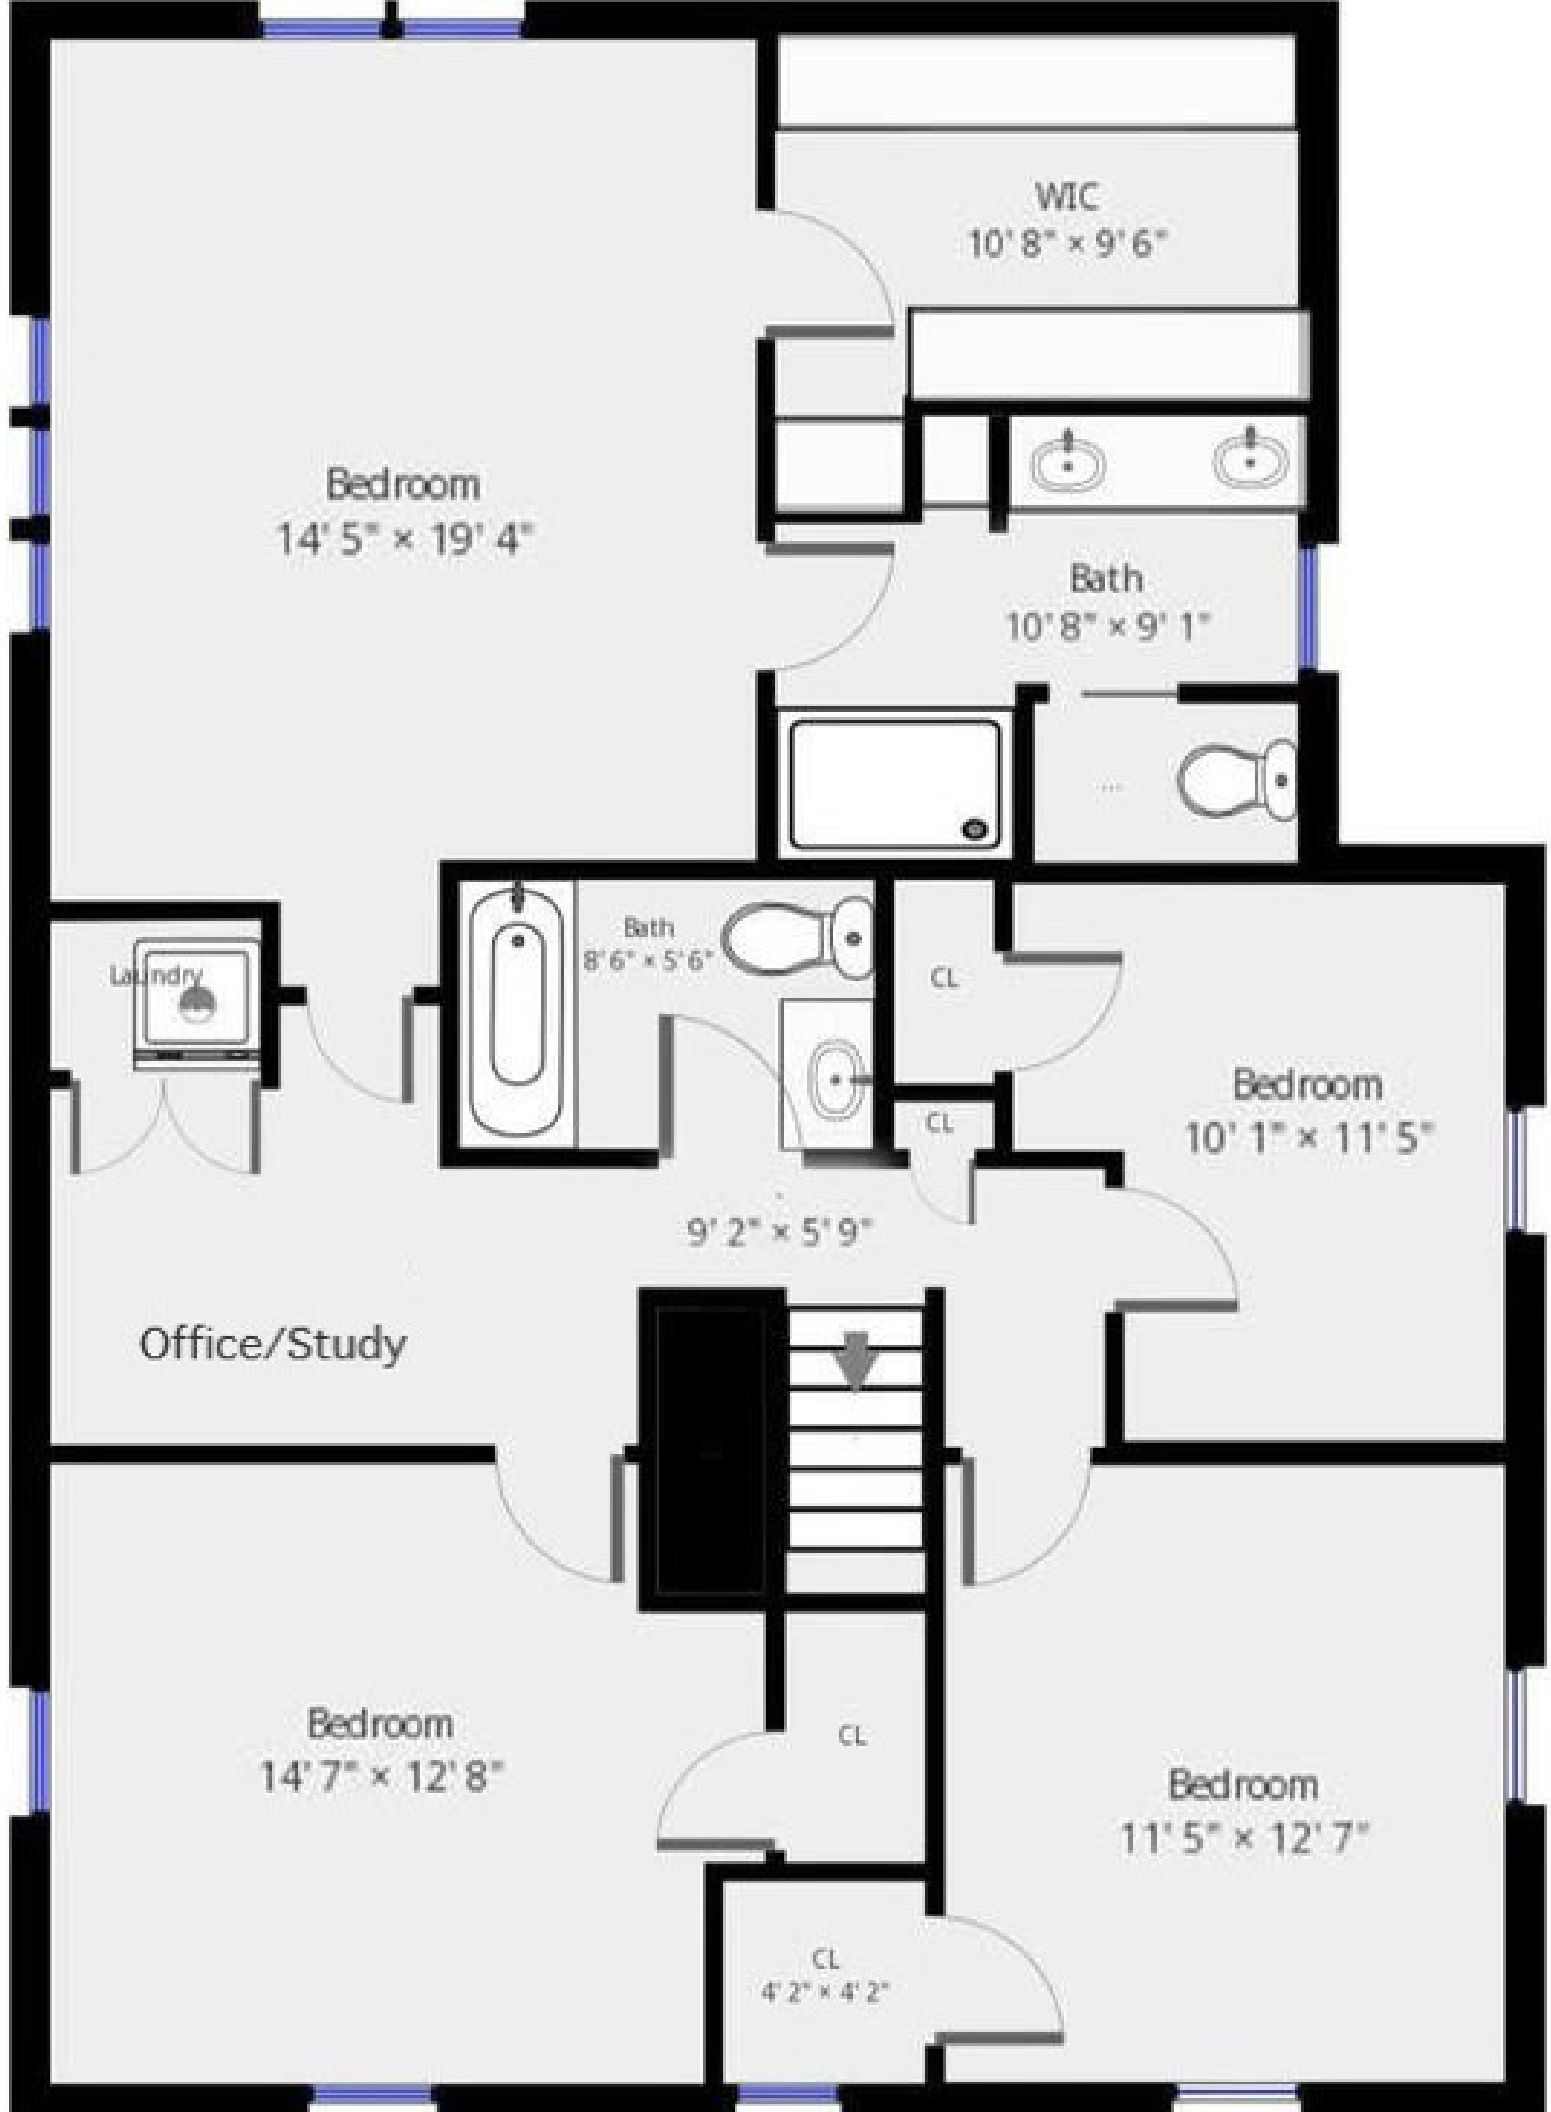

Storage

11' 1" x 4' 11"

Office

10' 7" x 16' 11"

Utility

16' x 6'

Mud Room

8' x 7'

Garage

11' x 22' 5"

Bedroom  
14' 5" x 19' 4"

WIC  
10' 8" x 9' 6"

Bath  
10' 8" x 9' 1"

Laundry

Bath  
8' 6" x 5' 6"

Bedroom  
10' 1" x 11' 5"

Office/Study

9' 2" x 5' 9"

Bedroom  
14' 7" x 12' 8"

Bedroom  
11' 5" x 12' 7"

CL  
4' 2" x 4' 2"